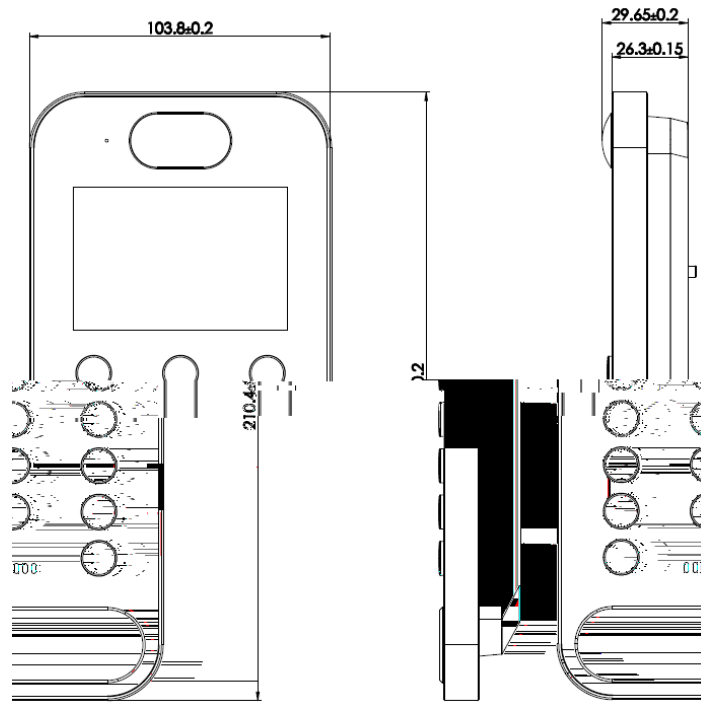

Specifications

Model	TD-E2223-EM/IC/PE /WF
Camera	
Image Sensor	1/2.8" Progressive Scan CMOS
Image Size	1920×1080
Electronic Shutter	Auto/Manual; Manual: 1/2s ~ 1/100000s
IRIS Type	Fixed IRIS
MIN. Illumination	Color: 0.0085lux@F1.2, AGC ON; B&W: 0 lux with IR
Lens	M8 HD dual lens: 2.3mm@F2.2 Vertical FOV: approx. 74°, Horizontal FOV: approx. 139°, Diagonal FOV: approx. 170°
WDR	120dB
S/N Ratio	≥50dB
BLC	Yes
HLC	Yes
Defog	Yes
DNR	2D/3D NR
Image	
Video Compression	Main stream: H.265+/H.265/H.264+/H.264 Sub/third stream: H.265+/H.265/H.264+/H.264/MJPEG
H.264 Compression Standard	Baseline Profile/Main Profile/High Profile
Bit rate Type	VBR/CBR
Bit Rate	64Kbps ~ 6Mbps
Resolution	1080P(1920×1080), 720P(1280×720), D1, CIF, 480×240
Main Stream	1920×1080/1280×720(60Hz: 1~30fps; 50Hz: 1~25fps)
Sub Stream	720P/D1/CIF(60Hz: 1~30fps; 50Hz: 1~25fps)
Third Stream	D1/CIF/480×240(60Hz: 1~30fps; 50Hz: 1~25fps)
Image Setting	Saturation, hue, brightness, contrast, wide dynamic range, sharpness, NR, etc., adjustable through client or web browser
Audio Compression	G711A/U

Personal Properties	Face picture, ID number, list type(group), name, gender, age, phone number, card ID, password, door opening mode, note
Door Opening Modes	By face recognition/swiping card/password/indoor station/APP
Schedule	Yes
Mask Detection	Yes
Secondary Door Station	Yes
Capacity	50000 event items can be recorded
Function	
Remote Monitoring	Web client/indoor station/CMS remote control
Online Connection	